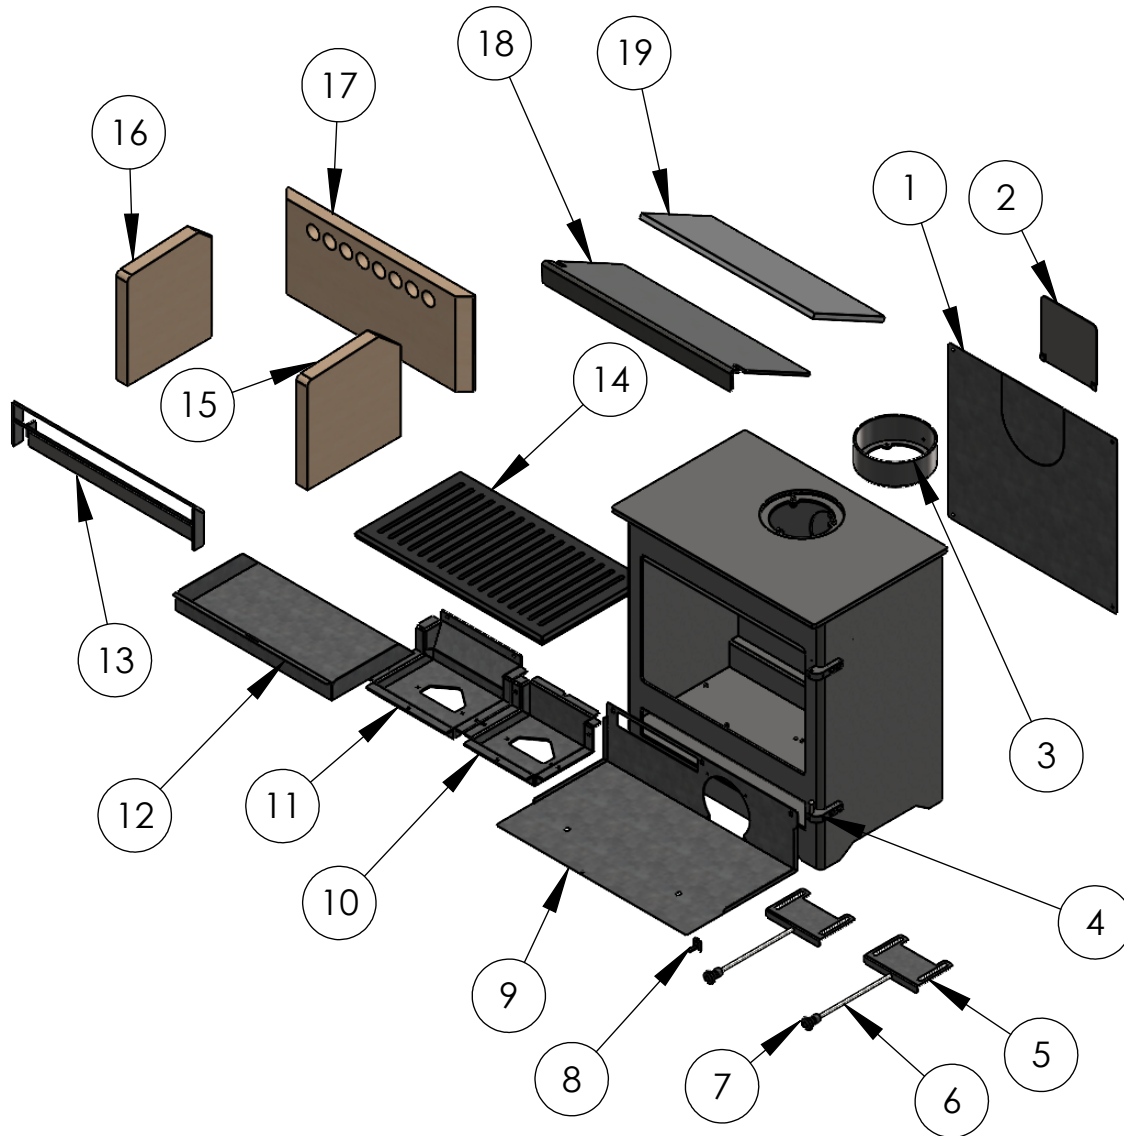

Go Eco Excel Wide Low

ITEM NO.	PART NUMBER	DESCRIPTION	QTY.
1	9858	Rear Heatshield	1
2	9533	Flue spigot heatshield	1
3	7130	Spigot	1
4	7769	Door hinge	2
5	9541	Excel Air Shutter	2
6	9542	Excel Air control rod	2
7	PSP-0033	Riddle Knob	2
8	9857	Excel Air Limiter Tab	1
9	9543	Excel air intake heatshield	1
10	9540	Excel Primary Airbox	1
11	9539	Excel Secondary Airbox	1
12	7755	Ash Pan	1
13	7747	Fuel Retainer	1
14	7749	Main Grate	1
15	7746	RH Side Firebrick	1
16	7745	LH Side Firebrick	1
17	7743	Rear Firebrick	1
18	9859	Prototype baffle	1
19	7753	baffle Insulation Board	1
20	7757	Blanking Plate Assy	1